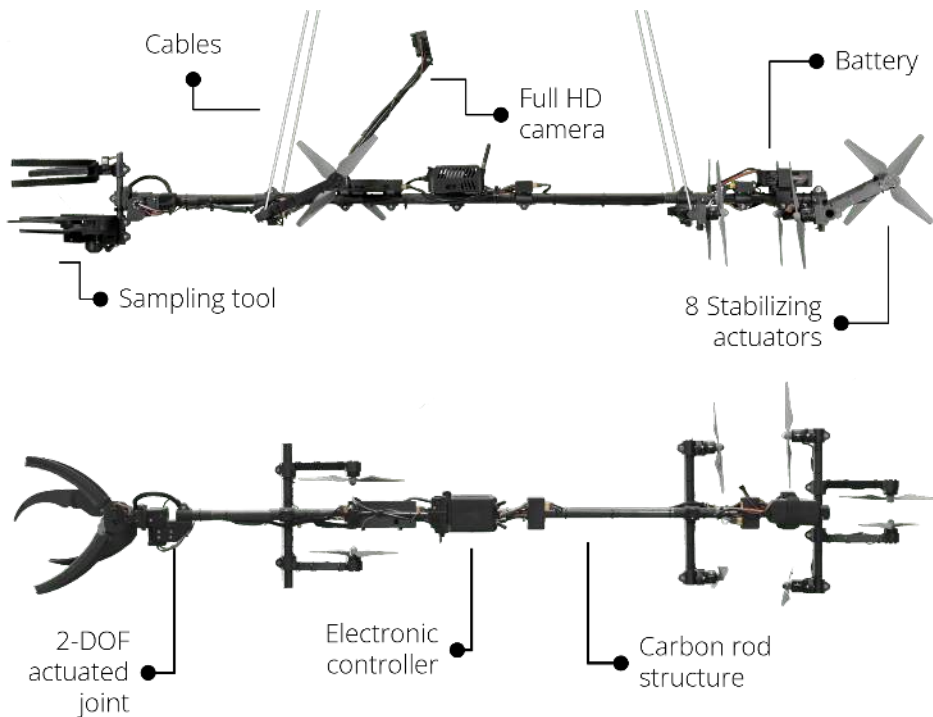

**AERIAL SUSPENDED PLATFORM**

CONFIGURATION	Four propulsion units, Antagonist configuration, Planar orientation
DIMENSIONS (FOLDED)	23 X 14 X 14 Inches
DIMENSIONS (UNFOLDED)	55 X 15 X 14 Inches
SUSPENSION ROPE	Low-Stretch Polyester Rope 1,600 lbs capacity
MOTORS	8x DJI 2312E BLDC Motors (specsheet <a href="#">here</a> )
MOTOR MAX CURRENT	20 A
MOTOR MAX PEAK CURRENT	30 A
PROPELLERS	DJI Z-BLADE 9450
TOTAL WEIGHT	2.7 kg
MAX FLIGHT TIME	25 min (using a DJI M300)
MAX DISPLACEMENT SPEED	5 m/s
HORIZONTAL REACH	3 m using a 10 m rope, 4 m using a 15 m rope
MAX WIND RESISTANCE	10 m/s (Taxi mode) 15 m/s (Attitude hold mode)
FLIGHT CONTROLLER	CUAV X7 flight controller (specsheet <a href="#">here</a> )
SENSORS	Accelerometer/Gyroscope: ICM-20689 Accelerometer/Gyroscope: ICM-20649 Accelerometer/Gyroscope: BMI088 Magnetometer: RM3100 Barometer: MS5611*2
MATERIALS	Carbon fiber composites, Carbon fiber reinforced Nylon 3D printing, aeronautical grade aluminum, 18-8 Stainless Steel fasteners
OPERATING TEMP.	-10 °C to 50 °C
FLIGHT MODES	TAXI - Low power displacement mode ATTI HOLD - Attitude mode
FAIL-SAFE	Low battery level warning
OPERATING FREQUENCY	Splash and dust resistant
NOISE LEVEL	99 dB(A) max @ 1m

WIRELESS

Bluetooth (disabled) / WIFI / GPS / 2.4G map transmission ground

**MAIN CAMERA**

MODEL	Hawkeye 4K NakedCam V4.0
SENSOR	SONY 12MP
VIDEO FORMATS	.mp4/H.265
RESOLUTION	4K 50/30FPS, 2.5K 4:3 50/30FPS, 2.5K 16:9 50FPS, 1080P 50/30FPS
MOVIE FOV	170° horizontal
TOTAL VERTICAL FOV	2.71 mm focal length Fixed focal
MEMORY	MicroSD card 8-64G (U1 or above)
WEIGHT	26.8g

Figure 1. Mamba Orthogonal Side and Top Views